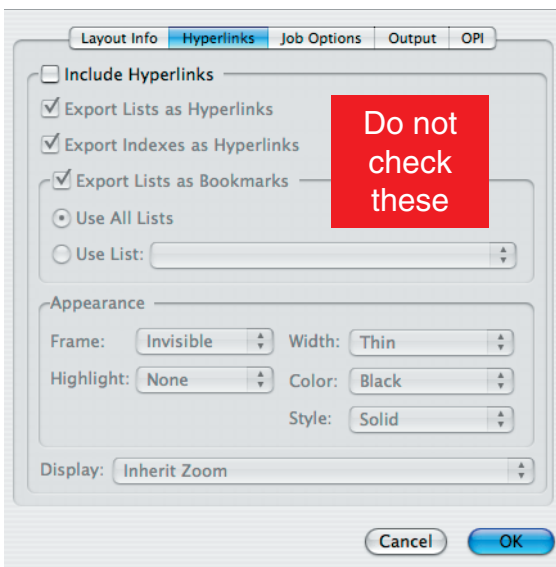

Subsetting fonts means that the PDF only retains the characters that it needs and not all the characters.

Use these options for 100 line screen. You can change the zip/ options up or down.